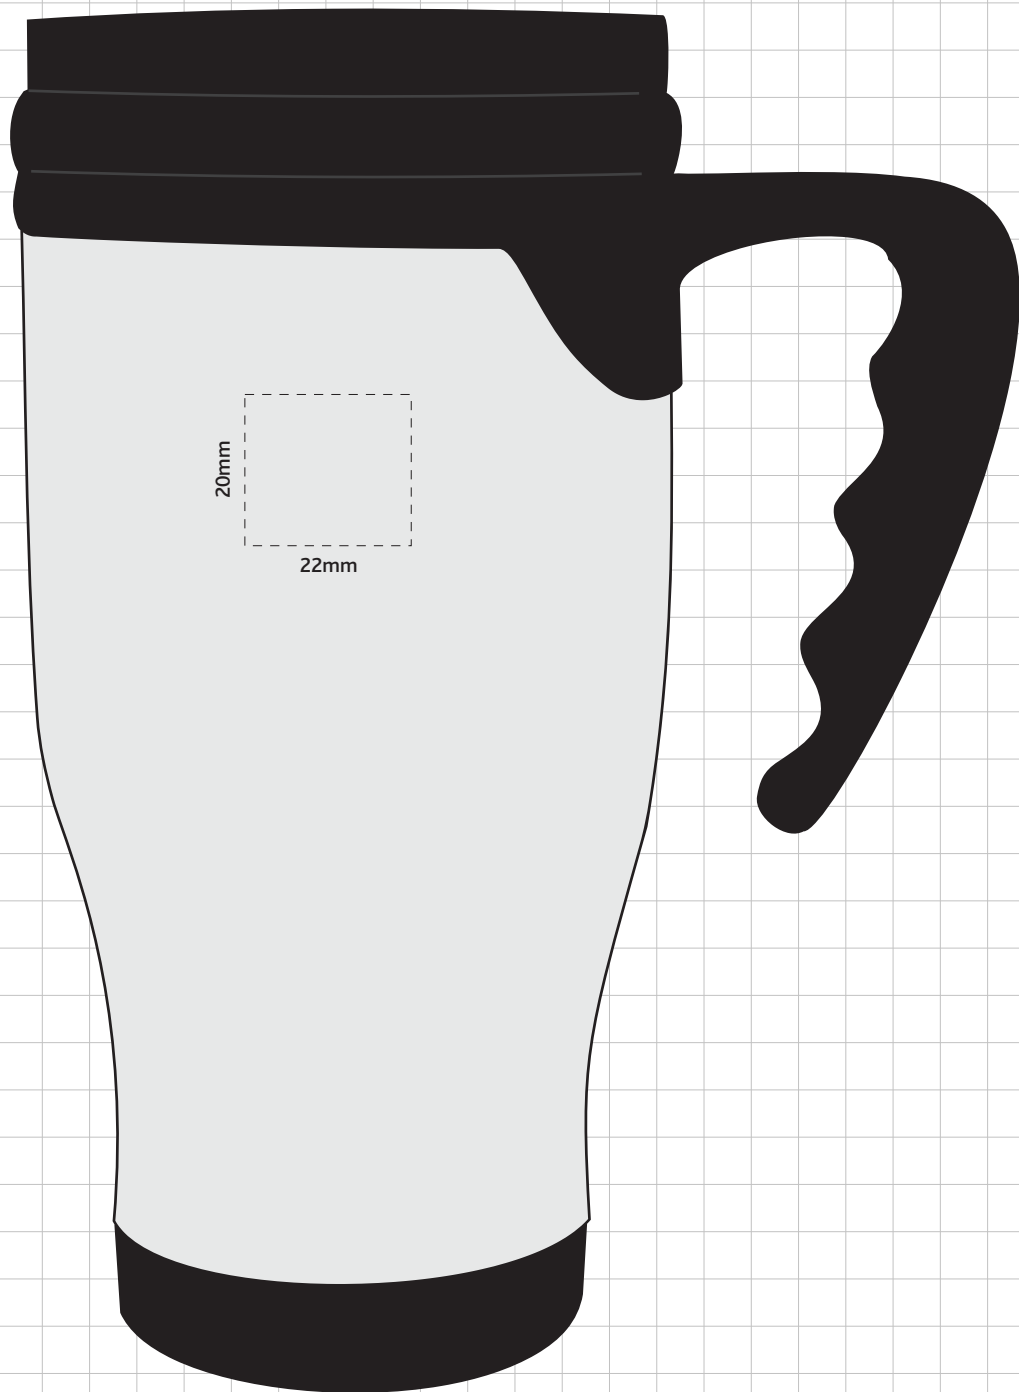

Actual Size: 100% when viewed on A4 paper

Pad Print

Pad Print

Engraving

Actual Size: 100% when viewed on A4 paper

Engraving not available on the gunmetal