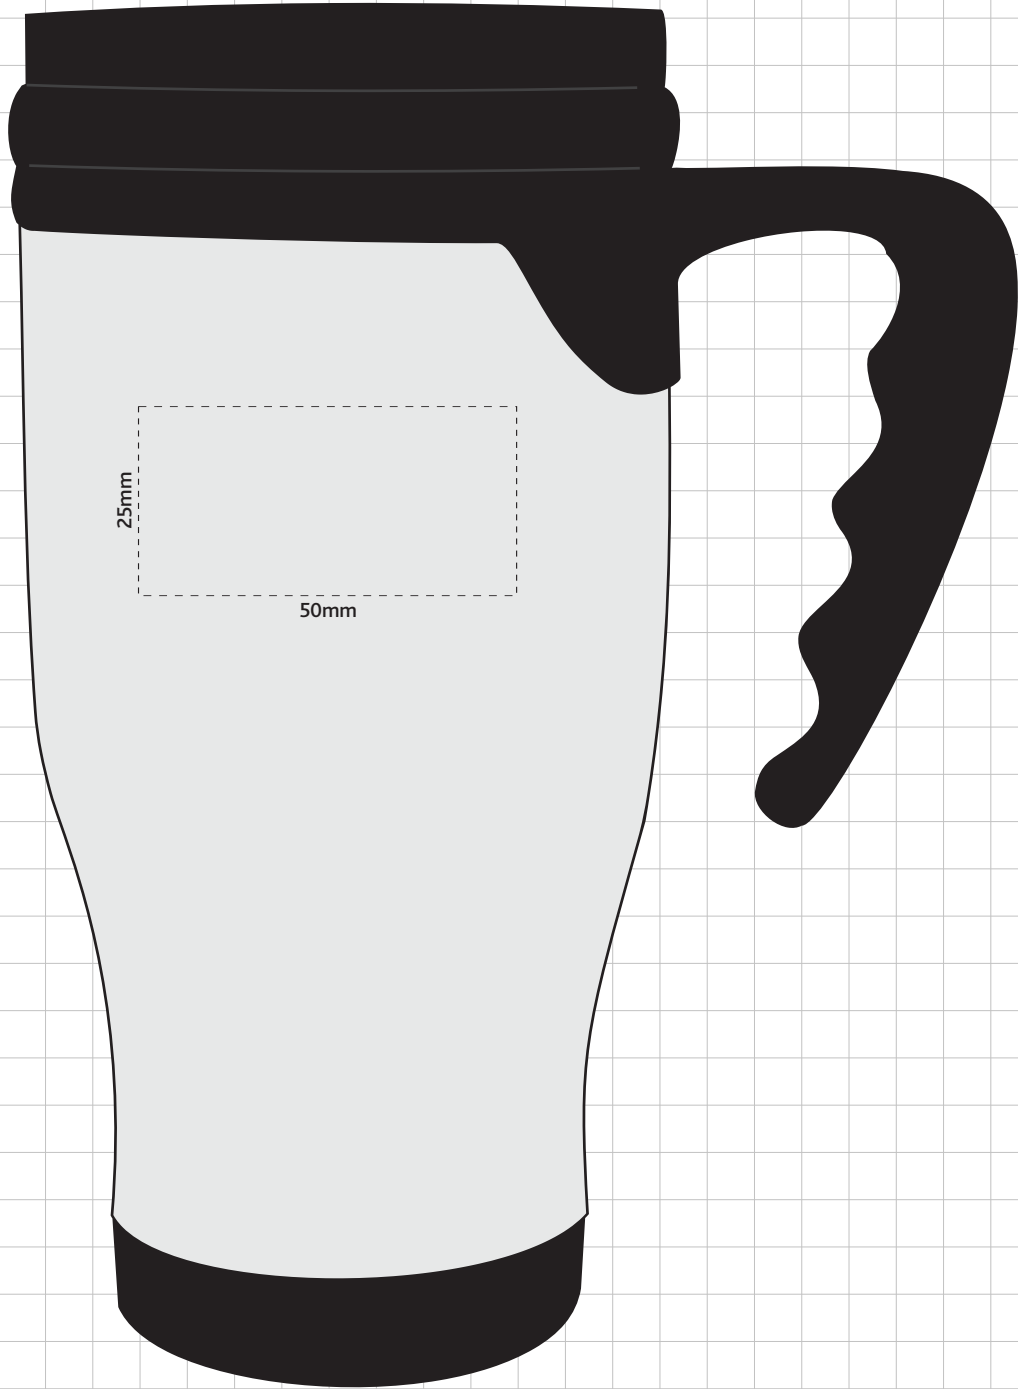

Actual Size: 100% when viewed on A4 paper

Pad Print

Pad Print

Engraving

Actual Size: 100% when viewed on A4 paper

Engraving not available on the gunmetal