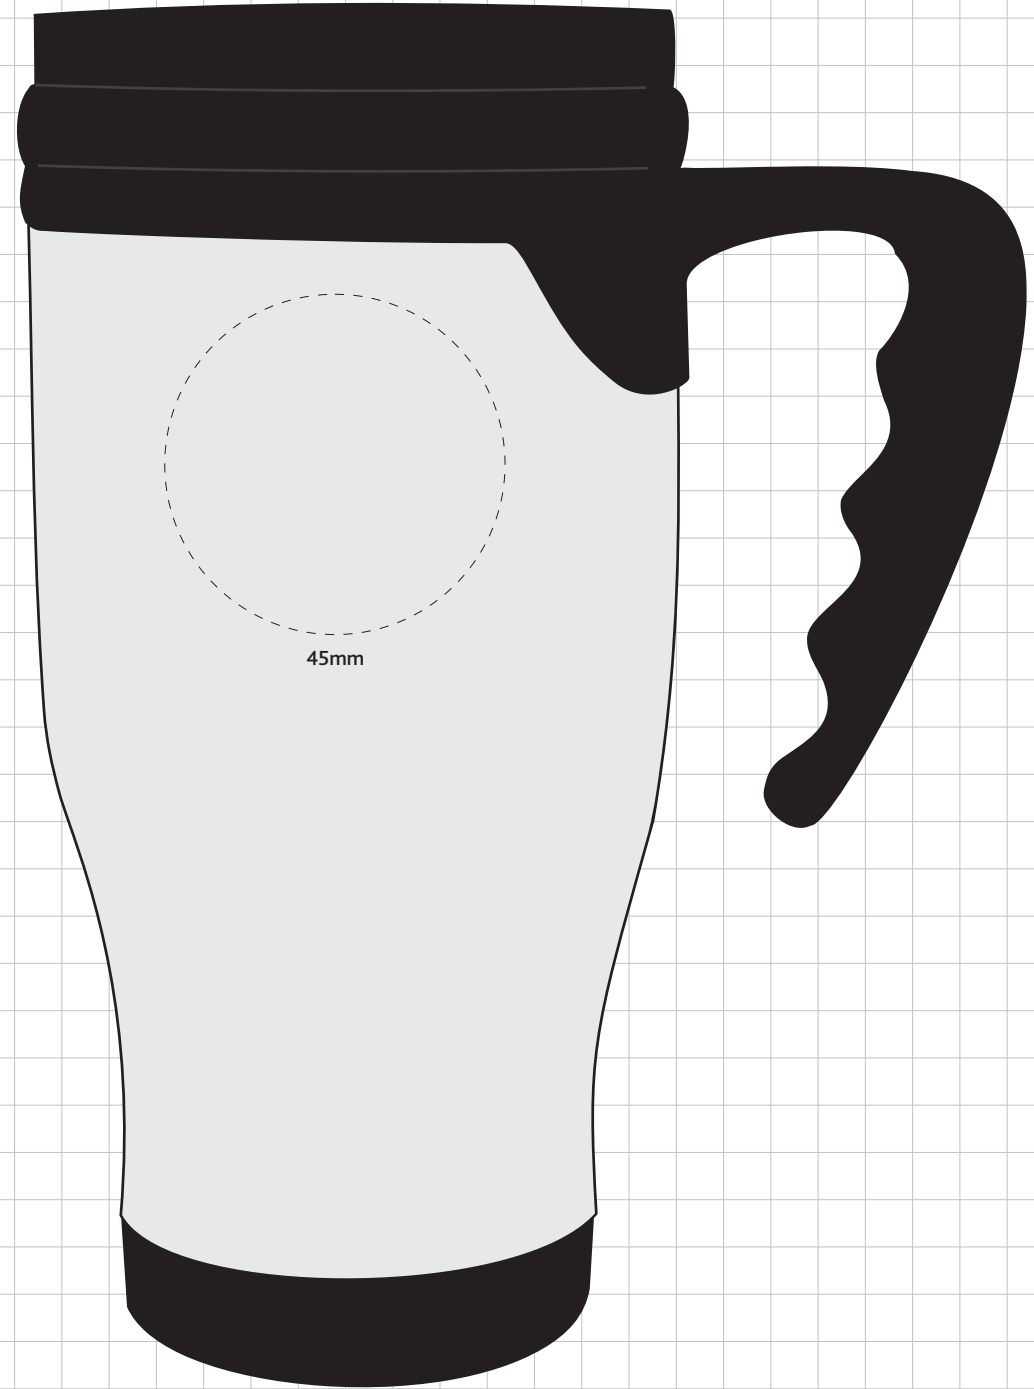

Actual Size: 100% when viewed on A4 paper

Pad Print

Pad Print

Engraving

Actual Size: 100% when viewed on A4 paper

Engraving not available on the gunmetal